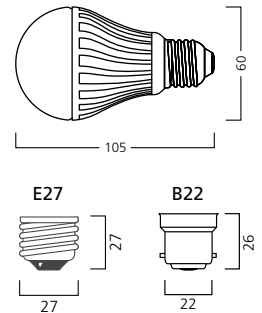

# TOLEDO GLS

- 15 years or 15,000 hours
- Instant light
- Colour rendering index 85
- 100 % retrofit
- 6 W = 25 W incandescent
- E27 and B22 socket
- 250 lm (-80 % energy\*)
- Warm White 3000 K
- 100-250 V
- Energy Class A

## ToLEDo GLS

Code	Description	Watt	Volt	Cap	Lamp Finish	Colour Temp	Luminous Flux	Average Rated Life	Packing Qty.
<b>ToLEDo GLS A60</b>									
0026152	GLS Pearl Warm White	6W	100-250V	E27	Pearl	3000K	250 lm	15000 hrs	10
0026190	GLS Pearl Warm White	6W	100-250V	B22	Pearl	3000K	250 lm	15000 hrs	10