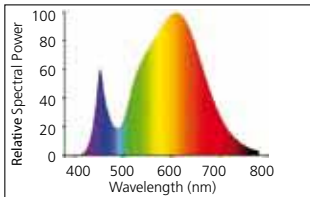

# TOLEDO GLS

- 15 years or 15,000 hours
- Instant light
- Colour rendering index 85
- 100 % retrofit
- 6 W = 25 W incandescent
- E27 and B22 socket
- 250 lm (-80 % energy\*)
- Warm White 3000 K
- 100-250 V
- Energy Class A

## ToLEDo GLS

Code	Description	Watt	Volt	Cap	Lamp Finish	Colour Temp	Luminous Flux	Average Rated Life	Packing Qty.
<b>ToLEDo GLS A60</b>									
0026152	GLS Pearl Warm White	6W	100-250V	E27	Pearl	3000K	250 lm	15000 hrs	10
0026190	GLS Pearl Warm White	6W	100-250V	B22	Pearl	3000K	250 lm	15000 hrs	10