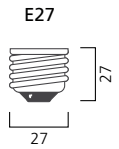

MINI-LYNX® STANDARD

- Cost effective range of energy saving lamps
- No liquid mercury (<3.5mg amalgam pill)
- Good colour rendering (>80Ra)
- Available with E27 Cap in Homelight (827) & Cool White (840)
- Average rated life 8,000 hrs
- To be used in dry applications

E27	9W	11W	15W	20W	23W
L	138	138	169	168	177
D	44	44	47	52	52

MINI-LYNX® STANDARD

Code	Description	Watt	Cap	Colour Temp	Luminous Flux	Packing Qty
ML Standard /Economy Homelight (827)						
0026260	9W/E27	9W	E27	2700K	490 lm	20
0026261	11W/E27	11W	E27	2700K	600 lm	20
0024912	15W/E27	15W	E27	2700K	900 lm	10
0024916	20W/E27	20W	E27	2700K	1200 lm	10
0024917	23W/E27	23W	E27	2700K	1425 lm	10
ML Standard /Economy Cool White (840)						
0026441	11W/E27	11W	E27	4000K	600 lm	20
0024918	15W/E27	15W	E27	4000K	900 lm	10
0024919	20W/E27	20W	E27	4000K	1200 lm	10
0024915	23W/E27	23W	E27	4000K	1425 lm	10