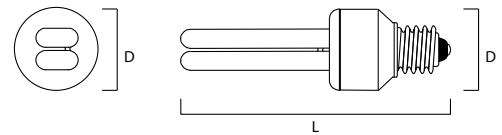

# MINI-LYNX® STANDARD

- Cost effective range of energy saving lamps
- No liquid mercury (<3.5mg amalgam pill)
- Good colour rendering (>80Ra)
- Available with E27 Cap in Homelight (827) & Cool White (840)
- Average rated life 8,000 hrs
- To be used in dry applications