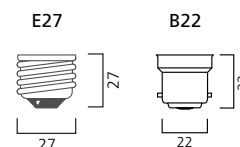

MINI-LYNX[®] DIMMABLE

- Dimmable from 100% - 3%
- Two versions - Dimmer dimmable for use with a dimmer switch, switch dimmable for use with standard
- Spiral design for maximum light dispersal
- No liquid mercury (<3.5mg amalgam pill)
- Good colour rendering (>80Ra)
- Available with E27 and B22 Cap in Homelight (827)
- Average rated life 16.000 hrs
- To be used in dry applications

	E27	B22
L	124	122
D	54	54

MINI-LYNX[®] DIMMABLE

Code	Description	Watt	Cap	Colour Temp	Luminous Flux	Packing Qty
ML Dimmable Homelight (827)						
0024833	20W/E27	20W	E27	2700K	1300 lm	10
0024834	20W/E27	20W	E27	2700K	1300 lm	10