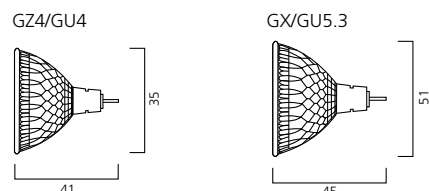

DICHROIC 35/50

- Cool beam – 66% of the heat produced is radiated through the back of the lamp
- Dimmable using a suitable dimmer for operation with a transformer
- Constant colour and light output throughout lamp life
- Excellent colour rendering
- Universal burning position
- Accent and decorative lighting in retail, commercial and domestic applications
- Suitable for use in open luminaires following Luminaire Standard EN 60598-1
- Excellent colour rendering (CRI=100)

Dichroic 50 24°

425mmØ	1m	50W
850mmØ	2m	2500lx
1275mmØ	3m	625lx
1700mmØ	4m	278lx
		156lx

Dichroic 50 60°

1155mmØ	1m	35W	50W
2309mmØ	2m	700lx	900lx
3464mmØ	3m	175lx	225lx
4619mmØ	4m	78lx	100lx
		44lx	56lx

Dichroic 35 10°

175mmØ	1m	20W	35W
350mmØ	2m	3600lx	5700lx
525mmØ	3m	900lx	1425lx
700mmØ	4m	400lx	633lx
		225lx	356lx

Dichroic 50 10°

175mmØ	1m	20W	35W	50W
350mmØ	2m	3600lx	5000lx	8000lx
525mmØ	3m	900lx	1250lx	2000lx
700mmØ	4m	400lx	556lx	889lx
		225lx	313lx	500lx