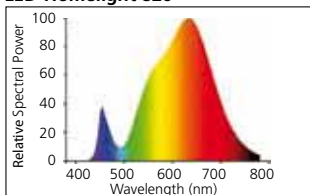

TOLEDO BALL

- 15 years or 15,000 hours
- Instant light
- Colour rendering index 85
- 2.5 W = 15 W incandescent
- 130 lm (-85 % energy*)
- HomeLight 2600 K
- Satin bulb gives uniform light distribution
- Exact dimensional incandescent copy

LED-Homelight 826

ToLEDo BALL

Code	Description	Watt	Volt	Cap	Lamp Finish	Colour Temp	Luminous Flux	Average Rated Life	Packing Qty.
ToLEDo Ball									
0026164	Ball Satin Homelight	2,5W	220-240V	E14	Satin	2600K	130 lm	15000 hrs	10
0026178	Ball Satin Homelight	2,5W	220-240V	E27	Satin	2600K	130 lm	15000 hrs	10