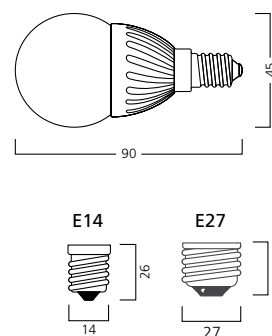

TOLEDO BALL

- 15 years or 15,000 hours
- Instant light
- Colour rendering index 85
- 2.5 W = 15 W incandescent
- 130 lm (-85 % energy*)
- HomeLight 2600 K
- Satin bulb gives uniform light distribution
- Exact dimensional incandescent copy

LED-Homelight 826

ToLEDo BALL

Code	Description	Watt	Volt	Cap	Lamp Finish	Colour Temp	Luminous Flux	Average Rated Life	Packing Qty.
ToLEDo Ball									
0026164	Ball Satin Homelight	2,5W	220-240V	E14	Satin	2600K	130 lm	15000 hrs	10
0026178	Ball Satin Homelight	2,5W	220-240V	E27	Satin	2600K	130 lm	15000 hrs	10