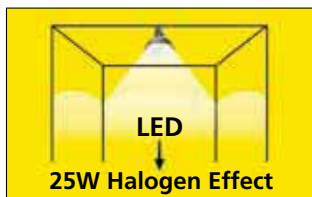

LED-Warm White 830