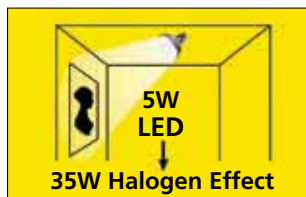

LED-Warm White 830