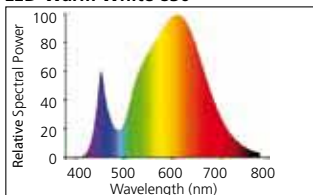

# HI-SPOT® REFLED PAR20

- Warm White 3000 K
- Colour rendering index 85
- 15 years or 15,000 hours
- Instant light
- Universal Retrofit 100-250 V
- 5W = 25W halogen downlight
- True dimensional retrofit for halogen PAR 20 & Incandescent PAR 63
- Integrated electrical isolating transformer for highest safety, even in humid conditions

## HI-SPOT® REFLED PAR20

Code	Description	Watt	Volt	Beam Angle	Cap	Colour Temp	Luminous Intensity	Luminous Flux	Average Rated Life	Packing Qty.
<b>HI-SPOT® RefLED PAR20</b>										
0026170	HI-SPOT® RefLED PAR20	5W	100-250V	30°	E27	3000K	450 cd	200 lm	15000 hrs	10