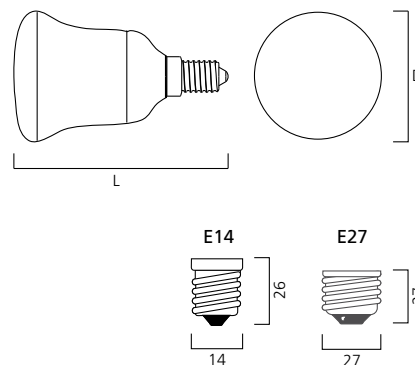

MINI-LYNX[®] R50 - R80 REFLECTOR

- Energy saving alternative to reflector incandescent lamps
- Provides a flicker-free start within 2 seconds
- Delivers 60% light in less than 1 minute – no waiting
- No liquid mercury (<5mg amalgam pill)
- Good colour rendering (>80Ra)
- Available with E14 and E27 Cap, in Homelight (827)
- Average rated life 10,000 hrs
- To be used in dry applications

E14		5W	9W	15W	20W
L	85	107	-	-	
D	50	63	-	-	
E27		5W	9W	15W	20W
L	-	105	122	132	
D	-	63	80	80	

MINI-LYNX[®] R50 - R80 REFLECTOR

Code	Description	Watt	Cap	Colour Temp	Luminous Flux	Packing Qty
ML R50 - R80 Reflector						
0031120	5W/E14	5W	E14	2700K	165 lm	10
0031107	9W/E14	9W	E14	2700K	270 lm	10
0031109	9W/E27	9W	E27	2700K	270 lm	10
0031113	15W/E27	15W	E27	2700K	645 lm	10
0031115	20W/E27	20W	E27	2700K	675 lm	10