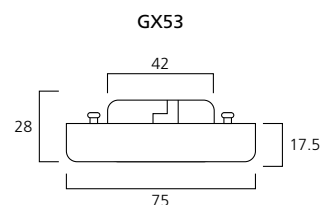

MICRO-LYNX® F THIRD GENERATION

- Fast start, lamps start immediately after switching on
- Ultra compact size – 75mm wide x 25mm depth
- Colour rendering – Ra85/Class 1B
- Integrated twist and lock safety key
- Integral electronic ballast
- Also available in Red, Green and Blue
- Average rated life: 8000 hours

MICRO-LYNX® F

Code	Description	Watt	Cap	Colour	Colour Temp	Luminous Flux	Packing Qty
Micro-Lynx F Homelight Deluxe (827)							
0025214	Micro-Lynx F	6W	GX53	White	2700K	220 lm	20
Micro-Lynx F Warm White Deluxe (830)							
0025218	Micro-Lynx F	6W	GX53	White	3000K	220 lm	20
Micro-Lynx F Cool White Deluxe (840)							
0025219	Micro-Lynx F	6W	GX53	White	4000K	220 lm	20
Micro-Lynx F Daylight Deluxe (860)							
0025208	Micro-Lynx F	6W	GX53	White	6000K	220 lm	20
Micro-Lynx F Colours							
0025244	Micro-Lynx F	6W	GX53	Red		170 lm	20
0025245	Micro-Lynx F	6W	GX53	Green		310 lm	20
0025246	Micro-Lynx F	6W	GX53	Blue		110 lm	20