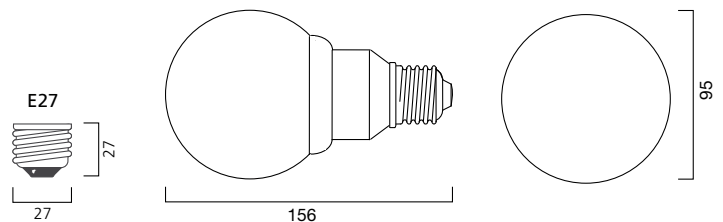

# MINI-LYNX® GLOBE

- Globe shaped energy saving lamp
- Provides a flicker-free start within 2 seconds
- Opal housing -Delivers all-round illumination whilst hiding the fluorescent spiral design
- No liquid mercury (<3.5mg amalgam pill)
- Good colour rendering (>80Ra)
- Available with E27 Cap, in Homelight (827)
- Average rated life 6,000 hrs
- To be used in dry applications

## MINI-LYNX® GLOBE

Code	Description	Watt	Cap	Colour Temp	Luminous Flux	Packing Qty
<b>ML Globe</b>						
0024965	20W/E27	20W	E27	2700K	1153 lm	10